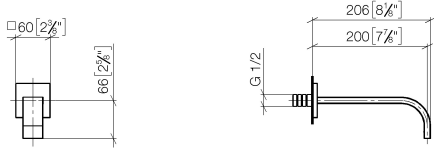

**MEM Wall-mounted basin spout without pop-up waste - Champagne (22kt Gold)**

MEM

13 800 782

- 200mm projection
- fixed spout
- rectangular, air-enriched flow
- hole diameter 37 mm
- rosette 60 x 60 mm
- 1/2" connection
- max. flow 5.7 l/min
- lead-free
- WRAS 2203039
- This product can help a building meet the requirements of Green Building Rating Systems, e.g. LEED®, BREEAM®, DGNB

**Recommended miscellaneous**

- Concealed wall elbow -** 35 085 970 90
- min. recess depth 90 mm
  - max. recess depth 163 mm

13 800 782  
mm [inches]

**Flow rate chart**

**Certificates**

WRAS\_2203039.

13 800 782